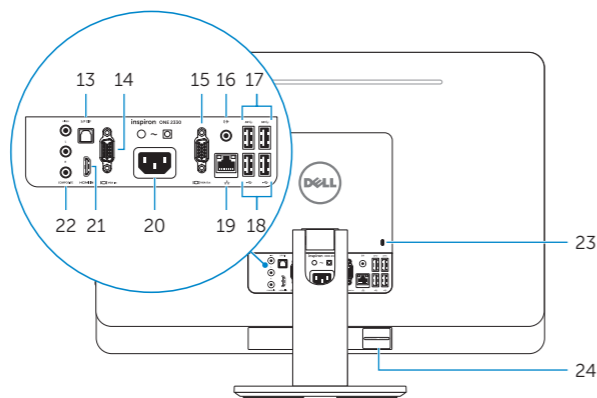

Features

Δυνατότητες | Функциональные возможности | Özellikler | תכונות

1. Left microphone
2. Camera
3. Camera-status light
4. Right microphone
5. Optical drive
6. Brightness-control buttons (2)
7. Input-source selection (optional)/Display-off button
8. Power button
9. Media-card reader
10. USB 3.0 ports (2)
11. Microphone port
12. Headphone port
13. S/P DIF port
14. VGA-in port (optional)
15. VGA-out port
16. Audio-out port
17. USB 3.0 ports (2)
18. USB 2.0 ports (2)
19. Network port
20. Power port
21. HDMI-in port (optional)
22. Composite ports
23. Security-cable slot
24. Service Tag and regulatory labels