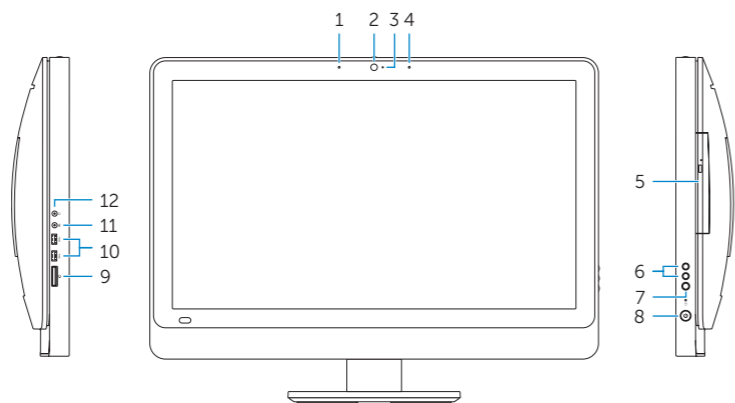

Features

Δυνατότητες | Функциональные возможности | Özellikler | תכונות

1. Left microphone
2. Camera
3. Camera-status light
4. Right microphone
5. Optical drive
6. Brightness-control buttons (2)
7. Input-source selection (optional)/Display-off button
8. Power button
9. Media-card reader
10. USB 3.0 ports (2)
11. Microphone port
12. Headphone port
13. S/P DIF port
14. VGA-in port (optional)
15. VGA-out port
16. Audio-out port
17. USB 3.0 ports (2)
18. USB 2.0 ports (2)
19. Network port
20. Power port
21. HDMI-in port (optional)
22. Composite ports
23. Security-cable slot
24. Service Tag and regulatory labels